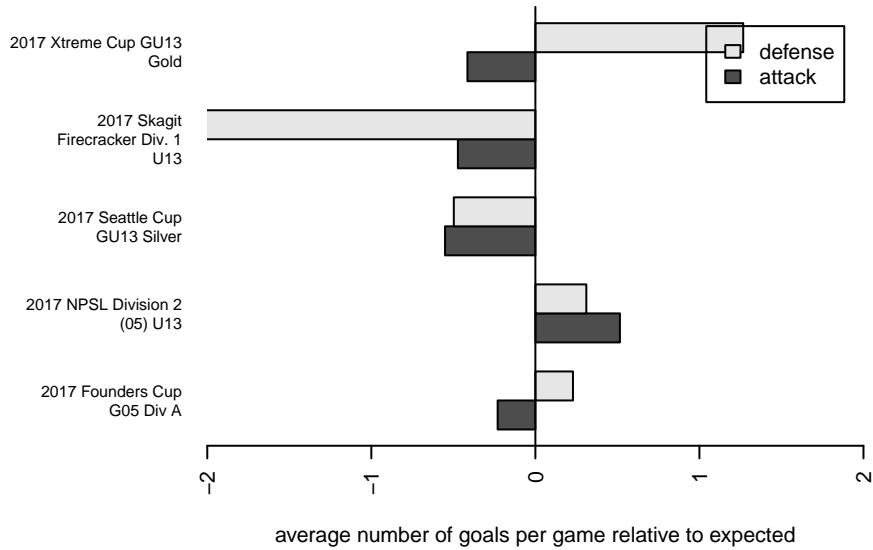

Venues played:
 2017 Skagit Firecracker Div. 1 U13
 2017 Seattle Cup GU13 Silver
 2017 Xtreme Cup GU13 Gold
 2017 NPSL Division 2 (05) U13
 2017 Founders Cup G05 Div A

Seattle United Shoreline Blue G05
 Dots are actual minus expected GF (blue circles) and GA (red triangles).
 Blue line is smoothed change in attack strength. Red is smoothed change in defense strength.

**attack and defense variance (black dot)
relative to other teams
and top 10 in region**

**attack and defense rating
relative to others at age
and all opponents in last 13 months**

Performance relative to 13 month average