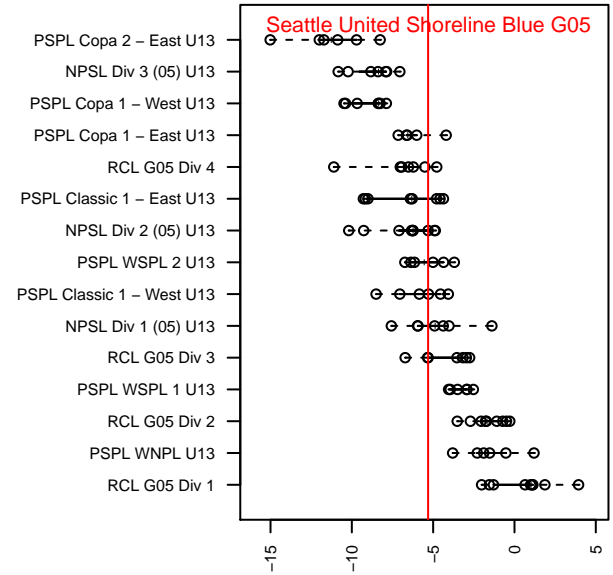

Seattle United Shoreline Blue G05

Seattle United Regional
 Seattle, WA
 G05 total strength=824
 attack=1.22 defense=0.96
 fall league = NPSL Div 2 (05) U13

alt names used:
 Seattle United SH G05 Blue
 Seattle United Shoreline
 Seattle United Shoreline G05 Blue
 SU Shoreline G05 Blue
 Seattle United SH G05 Blue

Venues played:
 2017 Skagit Firecracker Div. 1 U13
 2017 Seattle Cup GU13 Silver
 2017 Xtreme Cup GU13 Gold
 2017 NPSL Division 2 (05) U13
 2017 Founders Cup G05 Div A

Seattle United Shoreline Blue G05
 Dots are actual minus expected GF (blue circles) and GA (red triangles).
 Blue line is smoothed change in attack strength. Red is smoothed change in defense strength.

**attack and defense variance (black dot)
relative to other teams
and top 10 in region**

**attack and defense rating
relative to others at age
and all opponents in last 13 months**

Performance relative to 13 month average