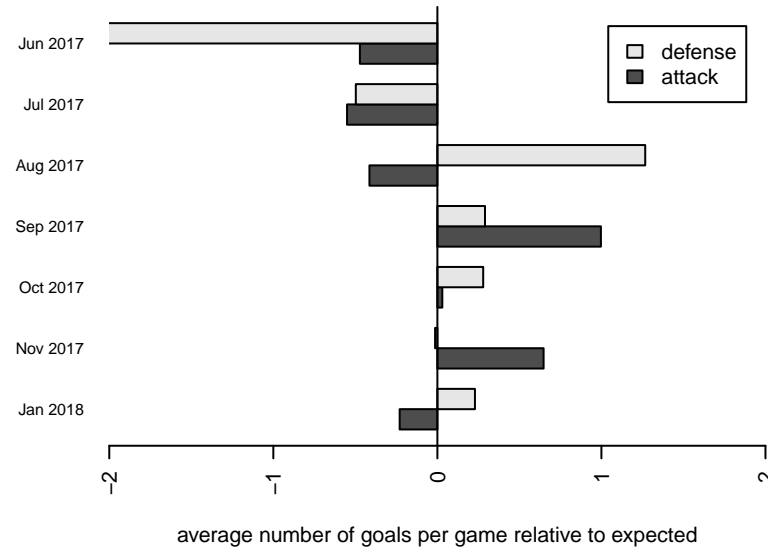

Performance relative to 13 month average