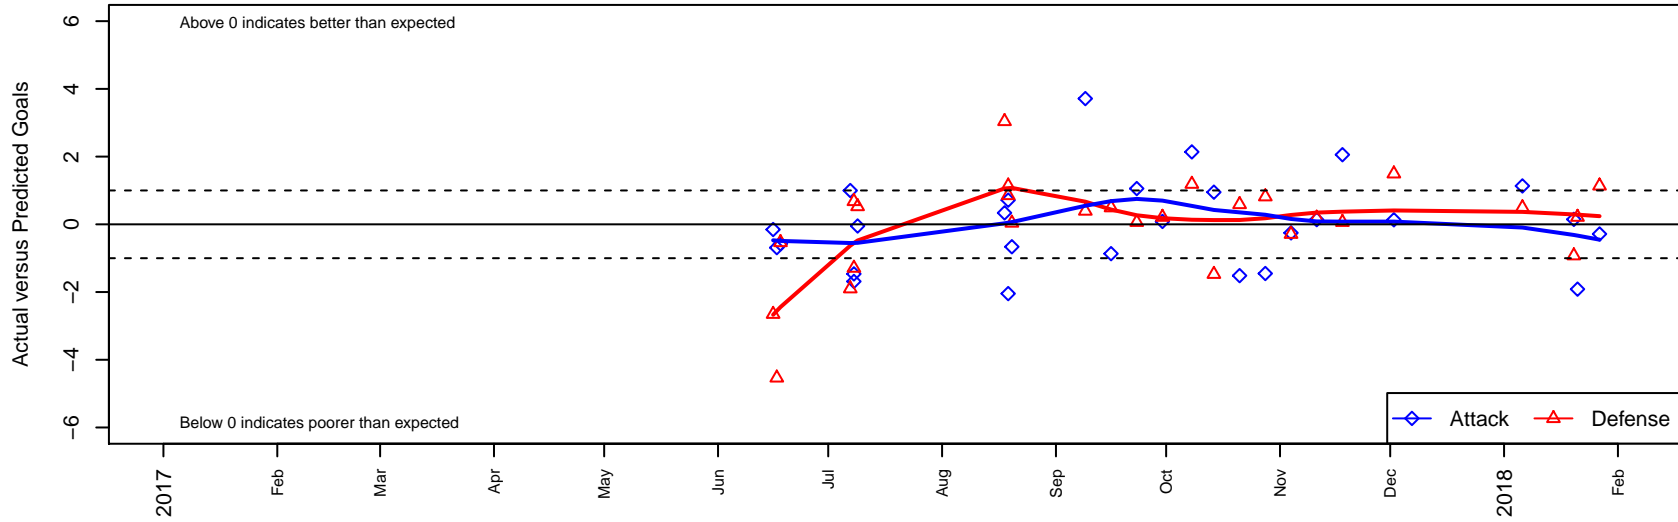

Seattle United Shoreline Blue G05

Seattle United Regional
 Seattle, WA
 G05 total strength=824
 attack=1.22 defense=0.96
 fall league = NPSL Div 2 (05) U13

alt names used:
 Seattle United SH G05 Blue
 Seattle United Shoreline
 Seattle United Shoreline G05 Blue
 SU Shoreline G05 Blue
 Seattle United SH G05 Blue

Venues played:
 2017 Skagit Firecracker Div. 1 U13
 2017 Seattle Cup GU13 Silver
 2017 Xtreme Cup GU13 Gold
 2017 NPSL Division 2 (05) U13
 2017 Founders Cup G05 Div A

Seattle United Shoreline Blue G05
 Dots are actual minus expected GF (blue circles) and GA (red triangles).
 Blue line is smoothed change in attack strength. Red is smoothed change in defense strength.

**attack and defense variance (black dot)
relative to other teams
and top 10 in region**

**attack and defense rating
relative to others at age
and all opponents in last 13 months**

Performance relative to 13 month average