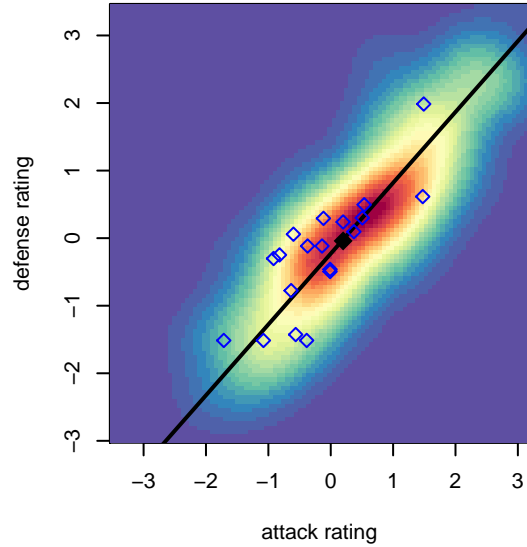

Seattle United Shoreline Blue G05

Seattle United Regional
 Seattle, WA
 G05 total strength=824
 attack=1.22 defense=0.96
 fall league = NPSL Div 2 (05) U13

alt names used:
 Seattle United SH G05 Blue
 Seattle United Shoreline
 Seattle United Shoreline G05 Blue
 SU Shoreline G05 Blue
 Seattle United SH G05 Blue

Venues played:
 2017 Skagit Firecracker Div. 1 U13
 2017 Seattle Cup GU13 Silver
 2017 Xtreme Cup GU13 Gold
 2017 NPSL Division 2 (05) U13
 2017 Founders Cup G05 Div A

Seattle United Shoreline Blue G05
 Dots are actual minus expected GF (blue circles) and GA (red triangles).
 Blue line is smoothed change in attack strength. Red is smoothed change in defense strength.

**attack and defense variance (black dot)
relative to other teams
and top 10 in region**

**attack and defense rating
relative to others at age
and all opponents in last 13 months**

Performance relative to 13 month average